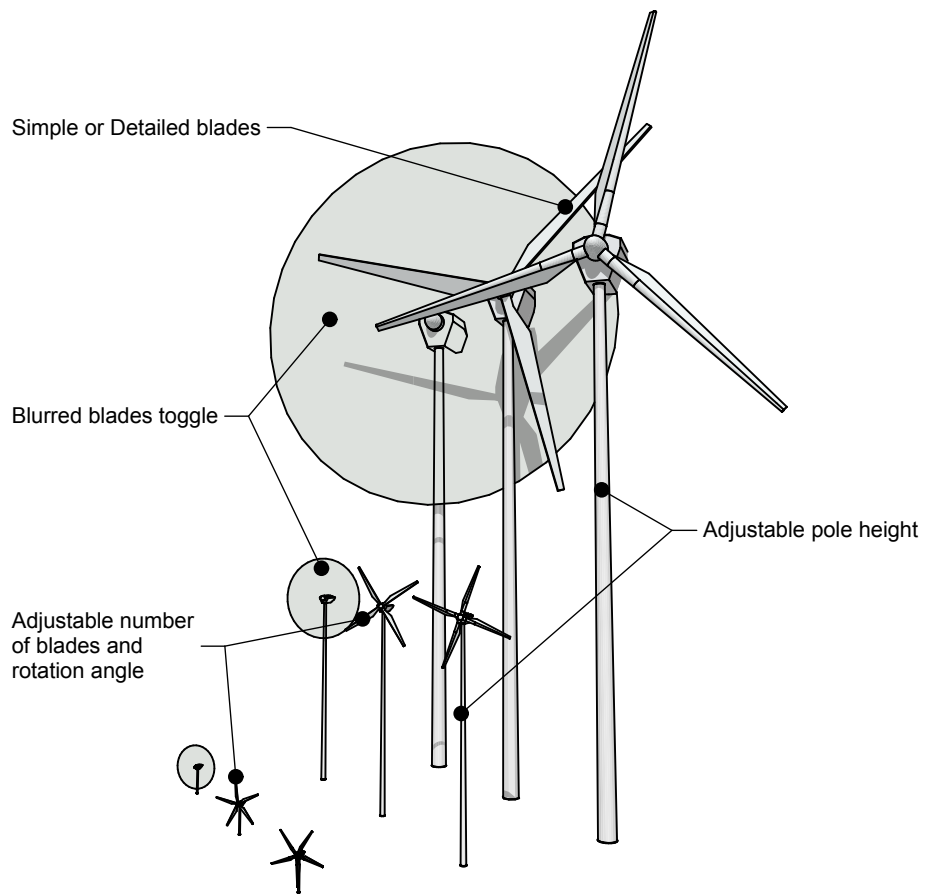

Floor Plan Views

1/32" = 1'-0"

3D Views

1/16" = 1'-0"